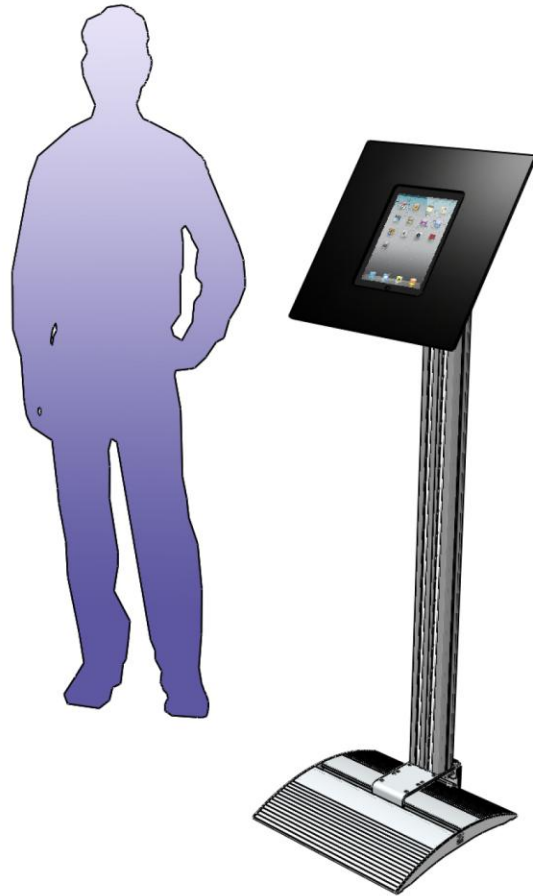

Instructions and Tech Spec

iPad not included.

Acrylic border can be rotated
for Portrait or Landscape Use

Portrait

Landscape

Product Code: 011_13211

Description: iPad Holder Lectern Kit with Acrylic Border and 1250 Pillar Suitable for Portrait and Landscape Use