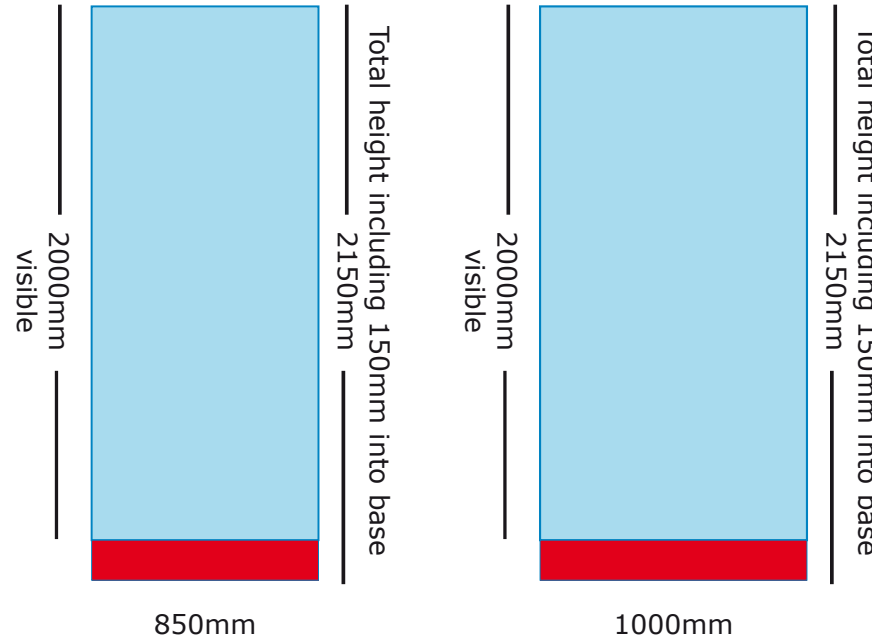

MIRAFIELDGRAPHICS

www.mirafeld.co.uk

020 8293 5400

Visible Banner Size 850mm or 1000mm x 2000mm

Plus 150mm to feed into roller mechanism

Total size 850 x 2150mm or 1000 x 2150mm

QUICKSCREEN 3 - 850MM & 1000MM WIDE ROLLER BANNERS

Quark may require files to be set at 25% but please try to supply at 50% or 100% of final size.

Images should be over 100dpi at final size, however 150-300dpi is preferable, and supplied as CMYK.

TIF files are always preferable to compressed JPGs.